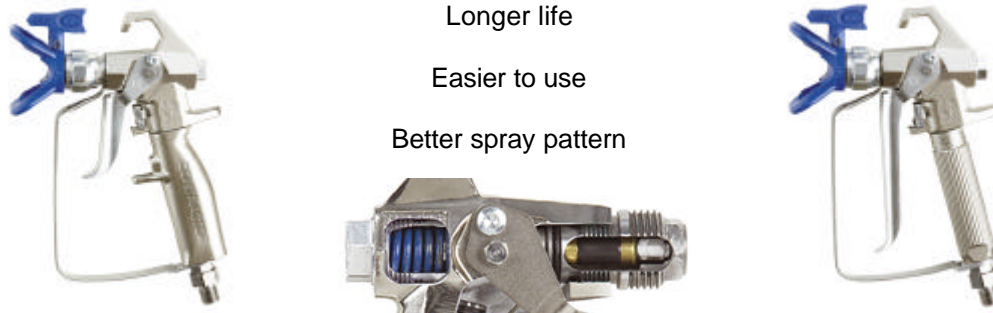

New Contractor and FTx™ Airless Spray Guns

Longer life

Easier to use

Better spray pattern

- Choose the FTx gun for fine finish and where manoeuvrability is required. Lightest gun.
- Choose Contractor guns to spray larger surfaces and where a sturdy, yet comfortable grip is needed.
- Choose one of the Silver Plus™ guns when spraying thicker materials requiring pressures up to 500 bar.

New FlexSeal™ needle design:

Our objective was to greatly increase the life of this wear part. **How?** The seal is now enclosed in a flexible cover. The result is that the seal is never in contact with the paint, which causes wear. But there is more! With the gun trigger open, the FlexSeal inflates like a balloon. Pressure inside the gun pushes against this inflated seal. This causes the needle to shut-off easier and faster, making it the first hydraulically assisted shut-off gun system.

Not convinced yet? Then what about our new seat design which reduces the space between the needle and the tip by an amazing 60%. Thus, greatly reducing the amount of paint spitting. Best of all, the new FlexSeal needle design is modular. Meaning that it can be replaced, on the job, in three simple steps. No testing or adjustments required. Just keep painting!

More exclusive features:

EasyOut gun filter: filters the paint from the inside out of the filter. This effectively captures all debris inside the filter mesh. It is an easy filter to remove and clean at the end of the day: debris simply washes out (a small brush is recommended for full cleaning) and ready to be used again.